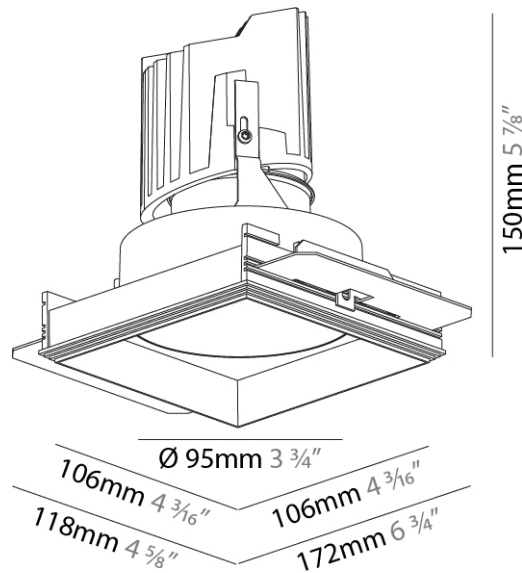

PHYSICAL

Shape: Square
Diameter (mm): 95
Diameter (in): 3 3/4
Length (mm): 106
Length (in): 4 3/16
Width (mm): 106
Width (in): 4 3/16
Depth (mm): 150
Depth (in): 5 7/8
Ceiling Thickness (mm): 10 / 12.5 / 15 / 25
Ceiling Thickness (in): 3/8 or 1/2 or 9/16 or 1
Min. Recessing Depth (mm): 170
Min. Recessing Depth (in): 6 11/16
Light Distribution: Downlight
Weight (kg): 0.705
Weight (lbs): 1.55
Fixture Finish: SSR / BKV / CWI / CRY / HAB / UFT / ITA / RUA / FTG / MYG / LOD / PUS / FRO / FUP / KIA / POP / BLS / SPG / MEY / GOH / GUM / CHC / COM / ABZ / JAG / OBR / MOS / ROR
Fixture Material: Aluminum Die Cast
Cut-out Measurements: 120mm / 4 3/4" x 120mm / 4 3/4"
Upon Request: Unique Ceiling Thickness

ELECTRICAL

Lamp Type: LED (Zhaga Standard)
Input Wattage (W): 15.5
Total Output Wattage (W): 14.5
Dimming: Tri-Mode (Non-Dimming and Phase Dimming (120Vac only) and 0-10V Dimming)
Driver Included: No
Driver Location: Recessed Housing
Driver Type: Constant Current - Universal
Driver Class: Class 2
Housing: See components
Input Voltage (V): 120 - 277
Constant Current (MA): 500

LED

Number of LEDs: 1
Color Temperature (°K): 2700 / 3000 / 3500 / 4000
Max. Delivered Lumen (lm): 940 / 980 / 1029 / 1050
Nominal Lumen (lm): 1386 / 1438 / 1511 / 1542
CRI: >90 CRI
Efficiency (%): 87.9 / 88.4 / 87.9
Lamp Life (hrs): 50000
Upon Request: RGB-W Tunable White Special Color Temperature Special LED

OPTICAL

Reflector*: 20 / 40 / 60
Upon Request: Special Beam Angles

RATINGS AND CERTIFICATIONS
© 2024 Zaneen Inc. 1-800-338-3382, F 416-247-9319, www.zaneen.com

Available for international specifications by adding 'INT' at the end of the existing Model #. For assistance on 'custom' specifications, contact zteam@zaneen.com.
In a constant effort to supply the best product, we reserve the right to change specifications or materials without notice. The most recent specification sheets are found at zaneen.com
IP rating: IP20