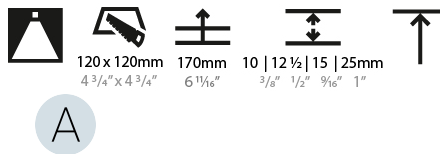

ELECTRICAL

Lamp Type: LED (Zhaga Standard)
Input Wattage (W): 16.5
Total Output Wattage (W): 14.7
Dimming: Dali Dimming
Driver Included: No
Driver Location: Recessed Housing
Driver Type: Constant Current - 120Vac
Driver Class: Class 2
Housing: See Components
Input Voltage (V): 120
Constant Current (MA): 350

LED

Number of LEDs: 1
Color Temperature (°K): Warm Dim
Max. Delivered Lumen (lm): 770
Nominal Lumen (lm): 1140
CRI: >90 CRI
Lamp Life (hrs): 50000
Upon Request: RGB-W Tunable White Special Color Temperature Special LED

OPTICAL

Reflector: 20 / 40 / 60
Upon Request: Special Beam Angles

RATINGS AND CERTIFICATIONS

Zaneen Group, Inc. 6260 F 1600 988-3382, F 416-247-9319, www.zaneen.com

Certified By: Certified for North American Standards
In a constant effort to supply the best product, we reserve the right to change specifications or materials without notice. The most recent specification sheets are found at zaneen.com