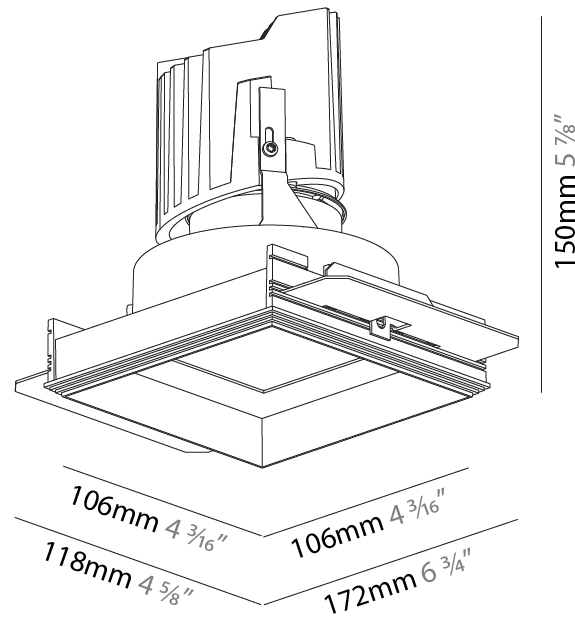

PHYSICAL

Shape: Square
Length (mm): 106
Length (in): 4 3/16
Width (mm): 106
Width (in): 4 3/16
Height (mm): 150
Height (in): 5 7/8
Ceiling Thickness (mm): 10 / 12.5 / 15 / 25
Ceiling Thickness (in): 3/8 or 1/2 or 9/16 or 1
Min. Recessing Depth (mm): 170
Min. Recessing Depth (in): 6 11/16
Light Distribution: Downlight
Weight (kg): 0.769
Weight (lbs): 1.69
Fixture Finish: SSR / BKV / CWI / CRY / HAB / UFT / ITA / RUA / FTG / MYG / LOD / PUS / FRO / FUP / KIA / POP / BLS / SPG / MEY / GOH / GUM / CHC / COM / ABZ / JAG / OBR / MOS / ROR
Fixture Material: Aluminum Die Cast
Cut-out Measurements: 120mm / 4 3/4" x 120mm / 4 3/4"
Upon Request: Unique Ceiling Thickness

ELECTRICAL

Lamp Type: LED (Zhaga Standard)
Input Wattage (W): 16.5
Total Output Wattage (W): 14.7
Dimming: Dali Dimming
Driver Included: No
Driver Location: Recessed Housing
Driver Type: Constant Current - 120Vac
Driver Class: Class 2
Housing: See Components
Input Voltage (V): 120
Constant Current (MA): 350

LED

Number of LEDs: 1
Max. Delivered Lumen (lm): 770
Nominal Lumen (lm): 1140
CRI: >90 CRI
Lamp Life (hrs): 50000
Upon Request: RGB-W Tunable White Special Color Temperature Special LED

OPTICAL

Reflector: 20 / 40 / 60
Upon Request: Special Beam Angles

RATINGS AND CERTIFICATIONS

Certified By: Certified for North American Standards

IP rating: IP20
Zaneen Company Inc. © 2024, T 1800-388-3382, F 416-247-9319, www.zaneen.com