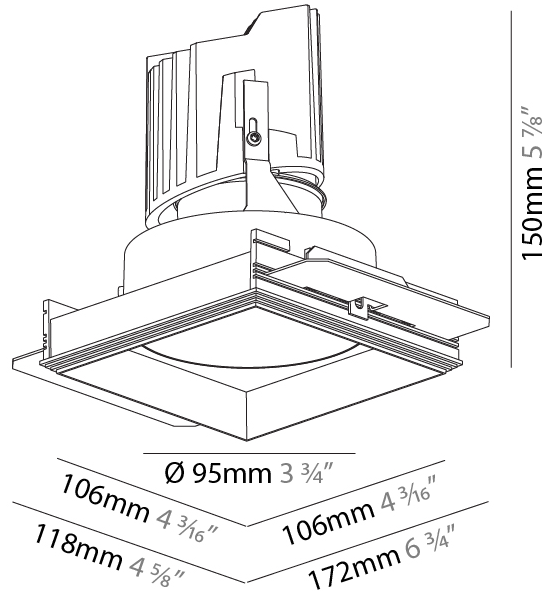

ELECTRICAL

Lamp Type: LED (Zhaga Standard)
Input Wattage (W): 16.5
Total Output Wattage (W): 14.7
Dimming: Dali Dimming
Driver Included: No
Driver Location: Recessed Housing
Driver Type: Constant Current - 120Vac
Driver Class: Class 2
Housing: See Components
Input Voltage (V): 120
Constant Current (MA): 350

LED

Number of LEDs: 1
Color Temperature (°K): Warm Dim
Max. Delivered Lumen (lm): 770
Nominal Lumen (lm): 1140
CRI: >90 CRI
Lamp Life (hrs): 50000
Upon Request: RGB-W Tunable White Special Color Temperature Special LED

OPTICAL

Reflector: 20 / 40 / 60
Upon Request: Special Beam Angles

RATINGS AND CERTIFICATIONS

Zaneen Group, Inc. 6260 F 1600 988-3382, F 416-247-9319, www.zaneen.com

Certified By: Certified for North American Standards
In a constant effort to supply the best product, we reserve the right to change specifications or materials without notice. The most recent specification sheets are found at zaneen.com